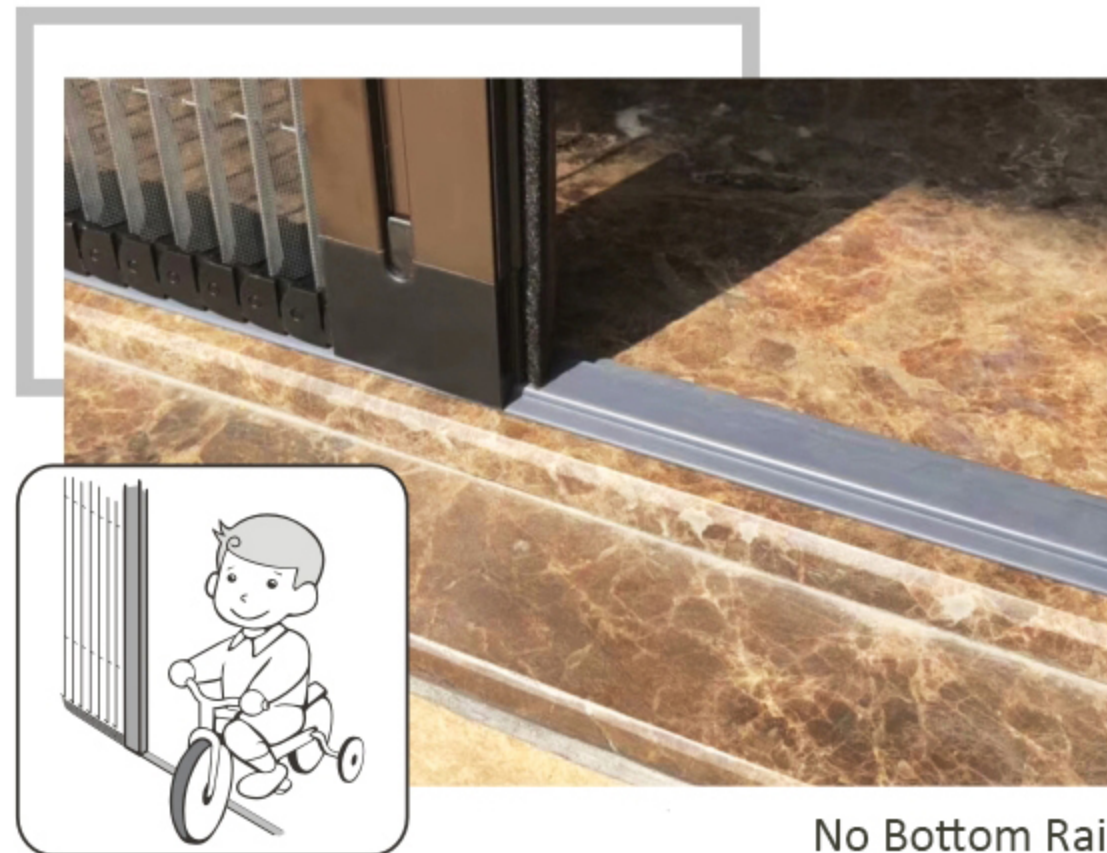

Wechat Public Number

www.WB380.com

A Plus Type Caterpillar Barrier Free Pleated Screen Door

- National physical structure patent and five appearance patents
- Silent operation
- No bottom rail(barrier free)
- Easy installation and removable
- Environmental friendly mesh material(zero methylbenzene and formaldehyde, REACH certified)
- Reliable protection against dirt,oil and little insect(mesh size:20*20)
- Better view mesh(visible rate 76%)
- Multi-panels joint together, max height 3.2m and max width 8m
- Mesh anti-UV test 5 years
- Operate test 100,000 times

A1 Type Caterpillar Retractable Screen Door

A2 Type Caterpillar Retractable Screen Door

No Bottom Rail

Easy installation and removable

B1 Type Removable Pleated Window Screen

B2 Type Removable Pleated Window Screen

B Plus Type Removable Pleated Screen Window & Door

- National four physical structure patents and five appearance patents
- Easy installation and removable
- Environmental friendly mesh material (zero methylbenzene and formaldehyde, Reach certificated)
- Reliable protection against dirt, water, oil and little insect (mesh size: 20*20)
- Better view mesh (visible rate 76%)
- Single panel max height 3.2m and max width 5m
- Mesh anti-UV test 5 years
- Operate test 100,000 times

Corner Joints

Installation Bracket

M Pleated screen window&door

- Corner design, making screen expandable, so it's convenient for Rectangle windows and door.
- Pressing & buckling design, making it's available for professional person to remove and clean.
- National physical structure patent and five appearance patents