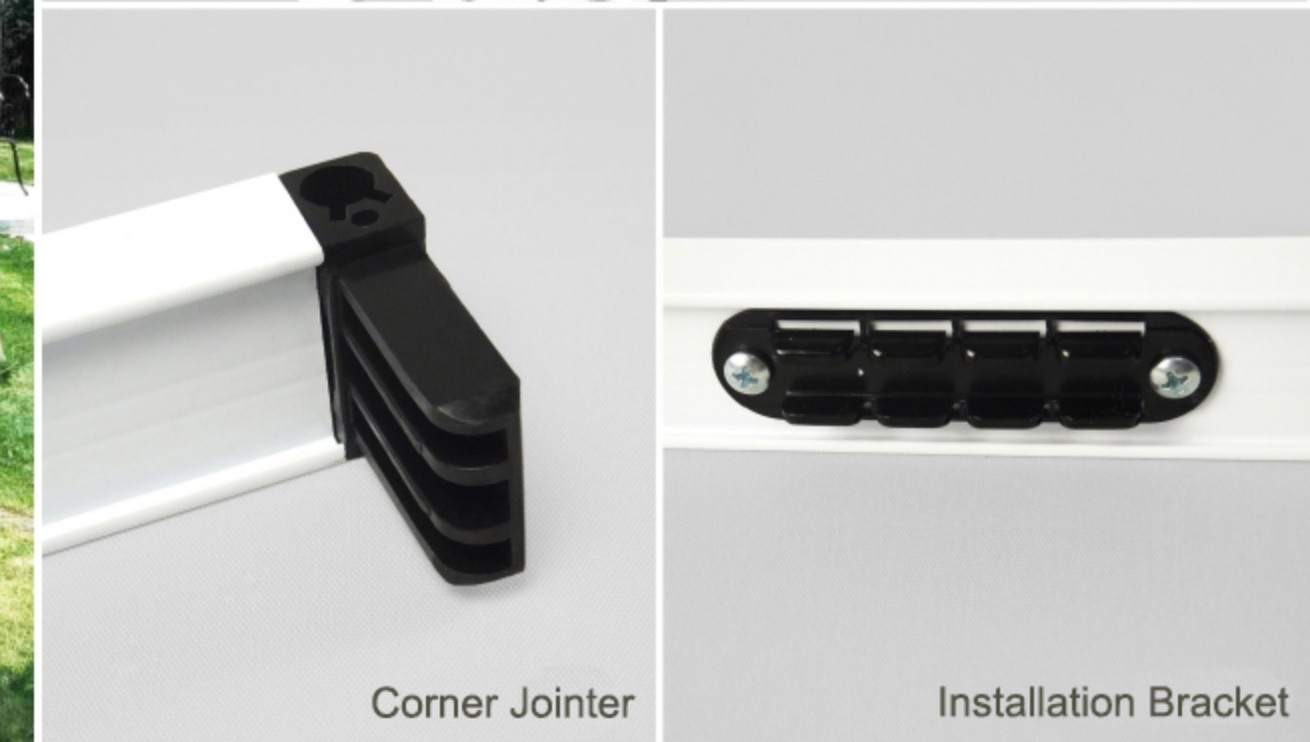

Wechat Public Number

www.WB380.com

A Plus Type Caterpillar Barrier Free Pleated Screen Door

- National physical structure patent and five appearance patents
- Silent operation
- No bottom rail(barrier free)
- Easy installation and removable
- Environmental friendly mesh material(zero methylbenzene and formaldehyde, REACH certified)
- Reliable protection against dirt,oil and little insect(mesh size:20*20)
- Better view mesh(visible rate 76%)
- Multi-panels joint together, max height 3.2m and max width 8m
- Mesh anti-UV test 5 years
- Operate test 100,000 times

A1 Type Caterpillar Retractable Screen Door

A2 Type Caterpillar Retractable Screen Door

No Bottom Rail

Easy installation and removable

B1 Type Removable Pleated Window Screen

B2 Type Removable Pleated Window Screen

B Plus Type Removable Pleated Screen Window & Door

- National four physical structure patents and five appearance patents
- Easy installation and removable
- Environmental friendly mesh material (zero methylbenzene and formaldehyde, Reach certificated)
- Reliable protection against dirt, water, oil and little insect (mesh size: 20*20)
- Better view mesh (visible rate 76%)
- Single panel max height 3.2m and max width 5m
- Mesh anti-UV test 5 years
- Operate test 100,000 times

Corner Joints

Installation Bracket

M Pleated screen window&door

- Corner design, making screen expandable, so it's convenient for Rectangle windows and door.
- Pressing & buckling design, making it's available for professional person to remove and clean.
- National physical structure patent and five appearance patents