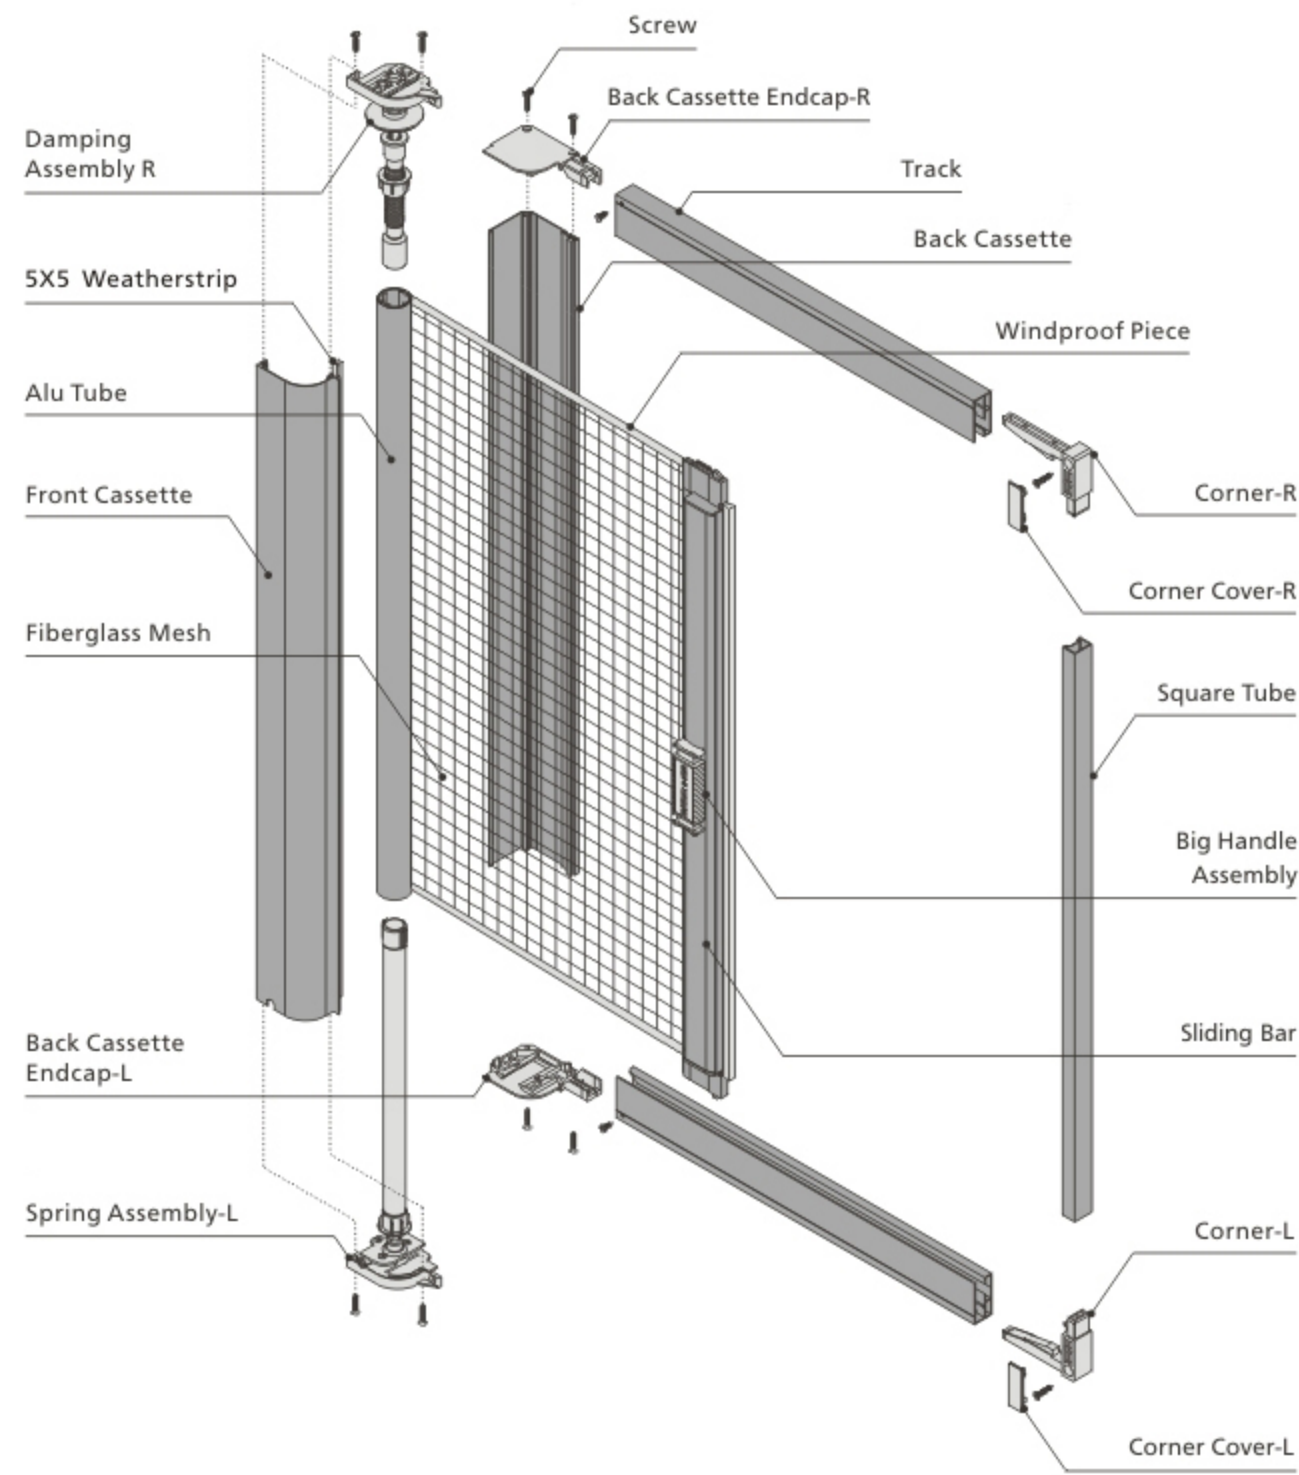

FJ Windproof Retractable Roller Screen