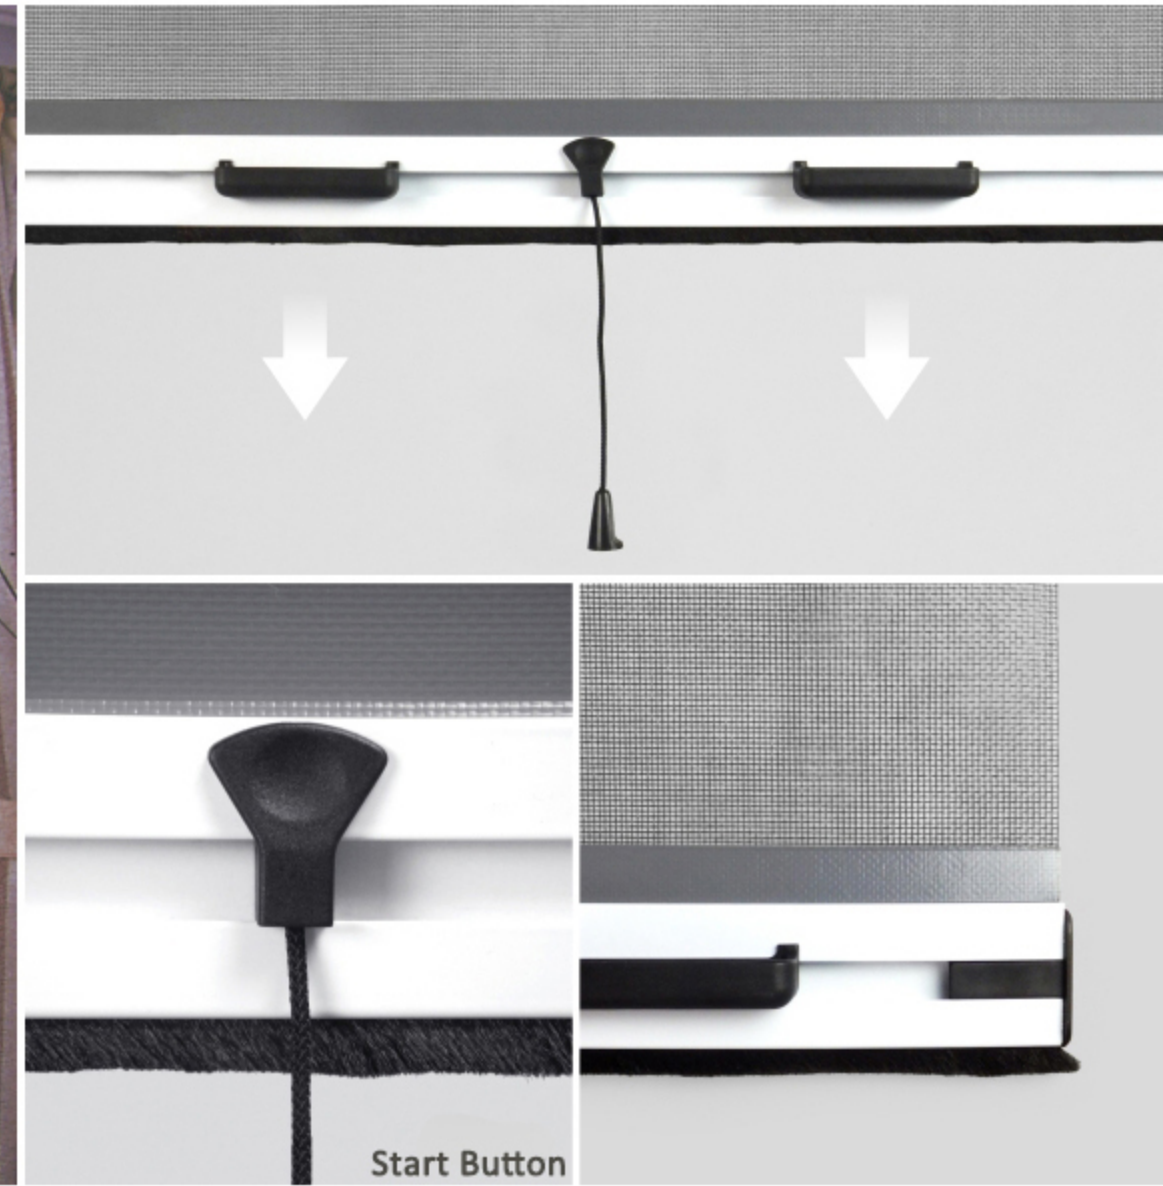

J DIY Retractable Roller Screen

- National physical structure patent and appearance patent
- Dust-cleaning device, make screens no need to be cleaned in a short time
- Anti-bump brake, solved the impact noise problem
- Flexible operation with covered button
- Anti-wind tension mechanism