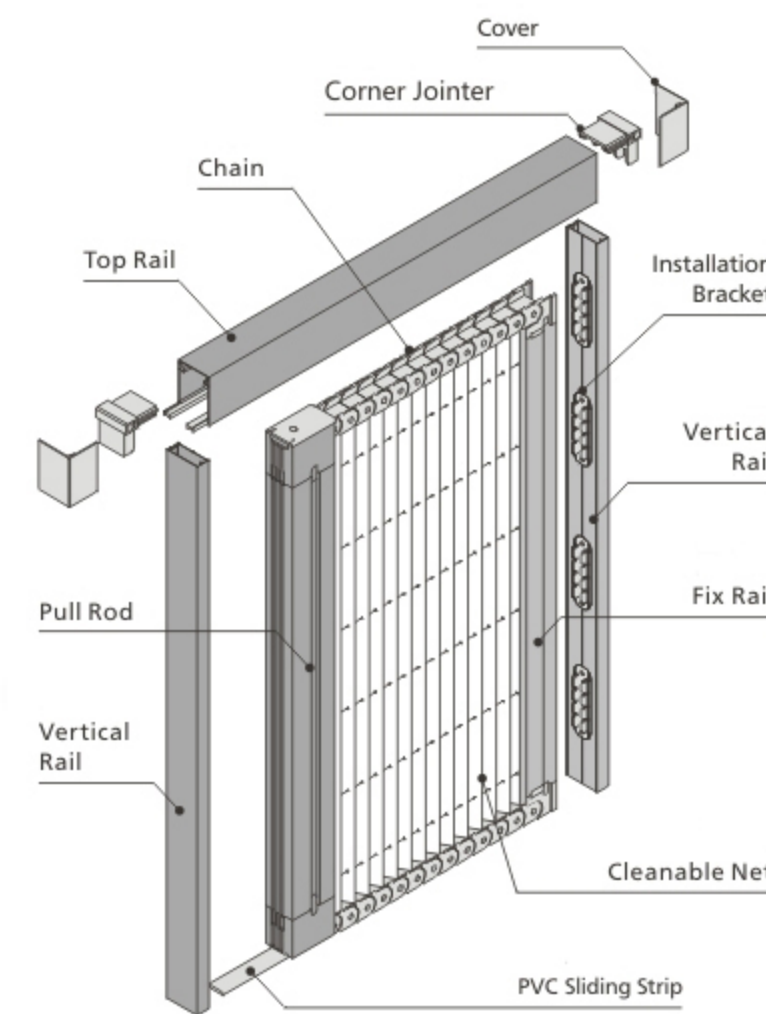

Wechat Public Number

www.WB380.com

A Plus Type Caterpillar Barrier Free Pleated Screen Door

- National physical structure patent and five appearance patents
- Silent operation
- No bottom rail(barrier free)
- Easy installation and removable
- Environmental friendly mesh material(zero methylbenzene and formaldehyde, REACH certified)
- Reliable protection against dirt,oil and little insect(mesh size:20*20)
- Better view mesh(visible rate 76%)
- Multi-panels joint together, max height 3.2m and max width 8m
- Mesh anti-UV test 5 years
- Operate test 100,000 times

A1 Type Caterpillar Retractable Screen Door

A2 Type Caterpillar Retractable Screen Door

No Bottom Rail

Easy installation and removable

B1 Type Removable Pleated Window Screen

B2 Type Removable Pleated Window Screen

B Plus Type Removable Pleated Screen Window & Door

- National four physical structure patents and five appearance patents
- Easy installation and removable
- Environmental friendly mesh material (zero methylbenzene and formaldehyde, Reach certificated)
- Reliable protection against dirt, water, oil and little insect (mesh size: 20*20)
- Better view mesh (visible rate 76%)
- Single panel max height 3.2m and max width 5m
- Mesh anti-UV test 5 years
- Operate test 100,000 times

Corner Joints

Installation Bracket

M Pleated screen window&door

- Corner design, making screen expandable, so it's convenient for Rectangle windows and door.
- Pressing & buckling design, making it's available for professional person to remove and clean.
- National physical structure patent and five appearance patents