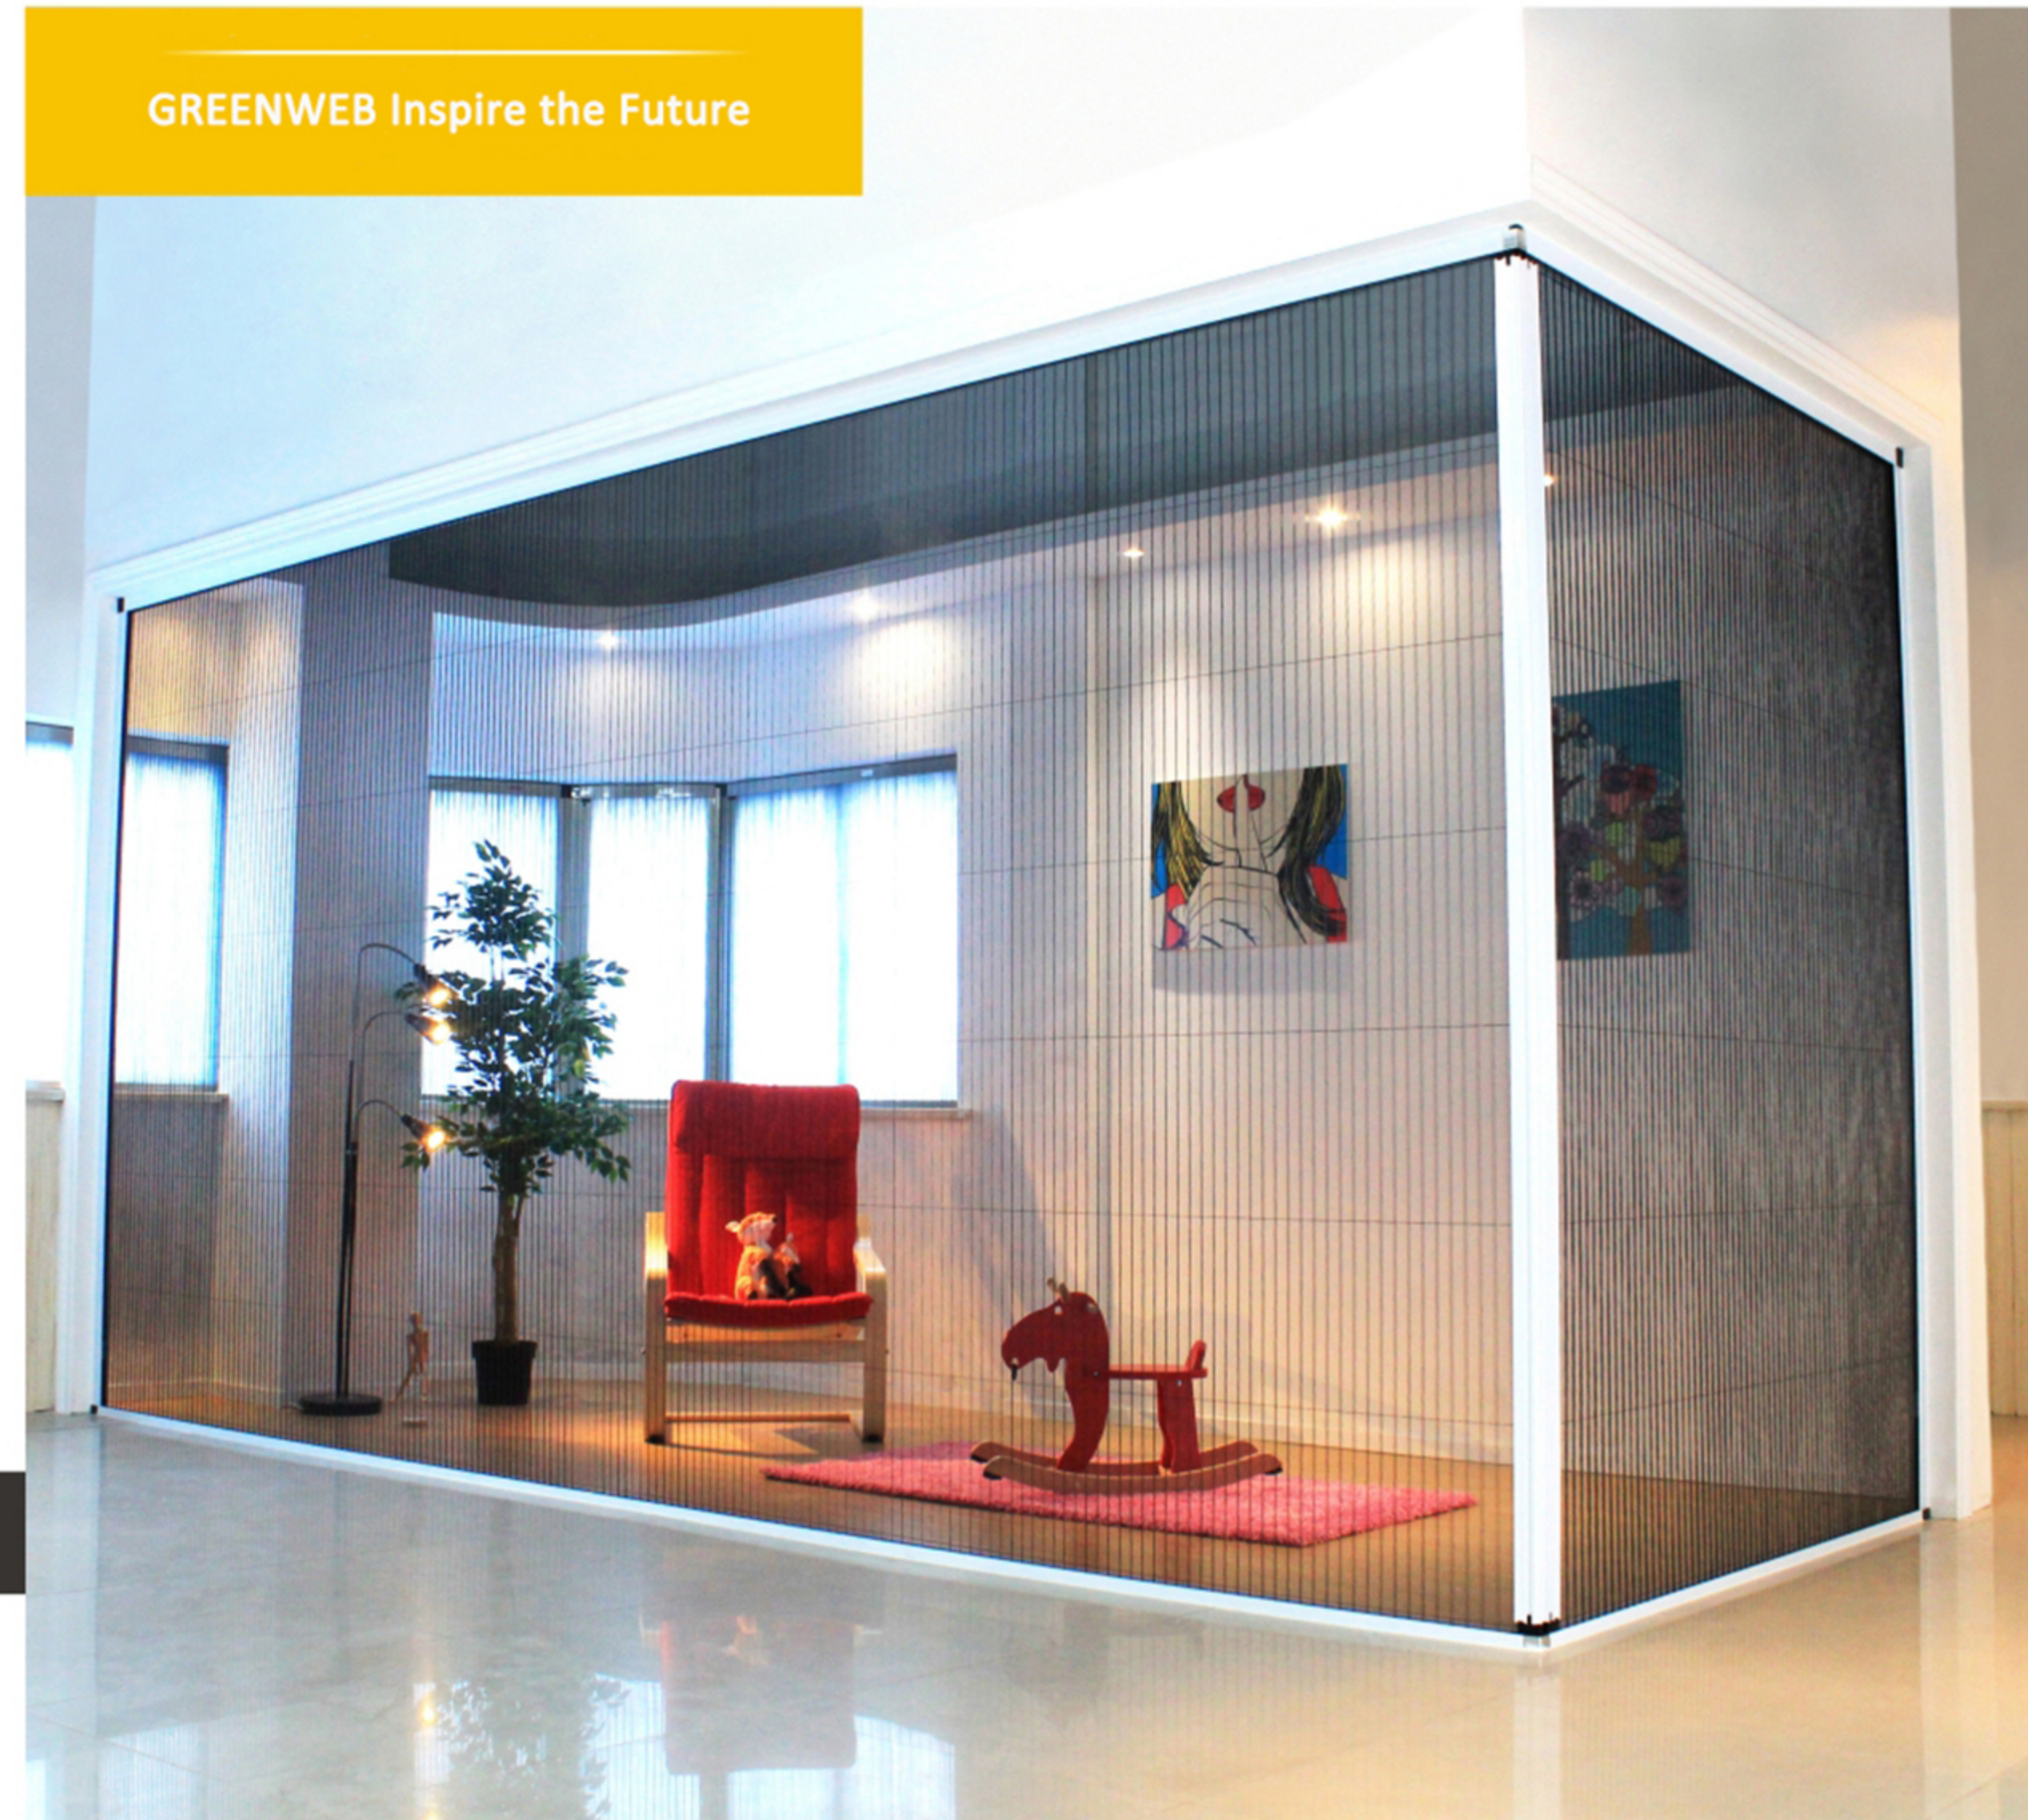

SHANGHAI EVERGREEN DECORATION PRODUCTS CO.,LTD

ADD: No.29, Lane 1002, Kangshen Rd, Kangqiao, Shanghai
TEL : 86-21-68122690 68122687
FAX : 86-21-68121673 E-mail: greenweb@163.com

Wechat Public Number

www.WB380.com