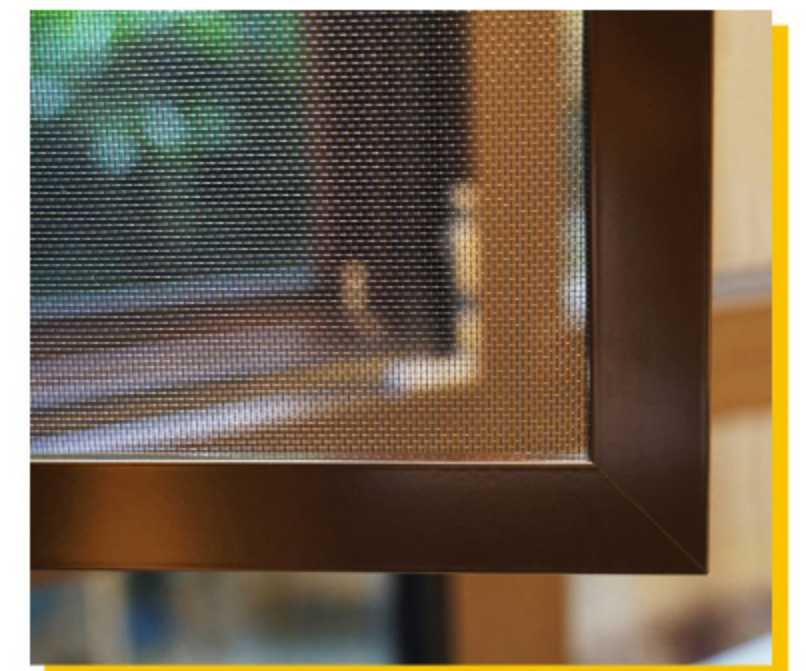

K Casement Window Protection System

- Flexible hinge design and removable
- Easy to clean graphic design
- Protection mini lock design
- Stainless steel 304 mesh corrosion resisting
- Better view mesh, wire diameter 0.18mm