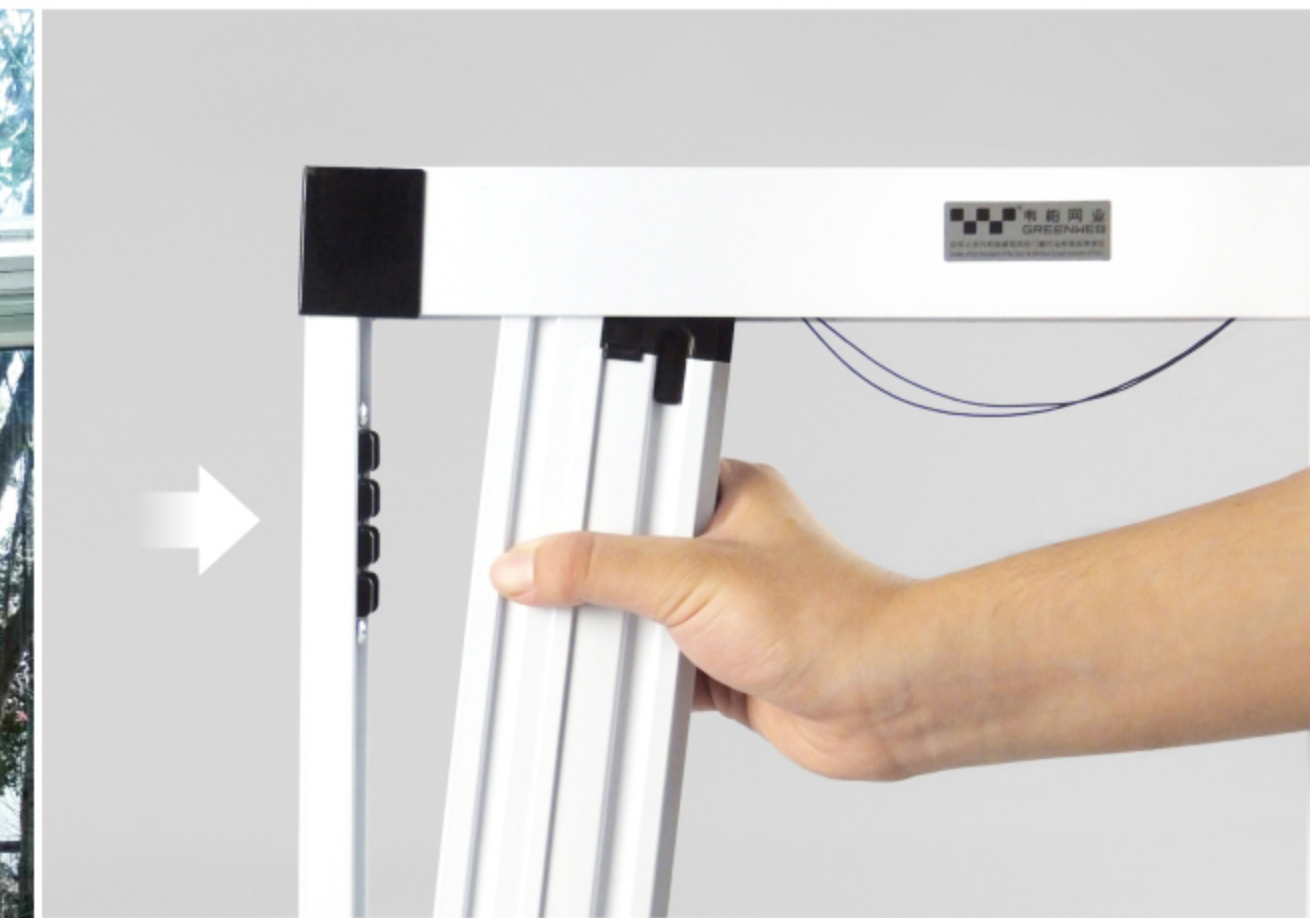

Wechat Public Number

www.WB380.com

A Plus Type Caterpillar Barrier Free Pleated Screen Door

- National physical structure patent and five appearance patents
- Silent operation
- No bottom rail(barrier free)
- Easy installation and removable
- Environmental friendly mesh material(zero methylbenzene and formaldehyde, REACH certified)
- Reliable protection against dirt,oil and little insect(mesh size:20*20)
- Better view mesh(visible rate 76%)
- Multi-panels joint together, max height 3.2m and max width 8m
- Mesh anti-UV test 5 years
- Operate test 100,000 times

A1 Type Caterpillar Retractable Screen Door

A2 Type Caterpillar Retractable Screen Door

No Bottom Rail

Easy installation and removable

B1 Type Removable Pleated Window Screen

B2 Type Removable Pleated Window Screen

B Plus Type Removable Pleated Screen Window & Door

- National four physical structure patents and five appearance patents
- Easy installation and removable
- Environmental friendly mesh material (zero methylbenzene and formaldehyde, Reach certificated)
- Reliable protection against dirt, water, oil and little insect (mesh size: 20*20)
- Better view mesh (visible rate 76%)
- Single panel max height 3.2m and max width 5m
- Mesh anti-UV test 5 years
- Operate test 100,000 times

Corner Joints

Installation Bracket

M Pleated screen window&door

- Corner design, making screen expandable, so it's convenient for Rectangle windows and door.
- Pressing & buckling design, making it's available for professional person to remove and clean.
- National physical structure patent and five appearance patents