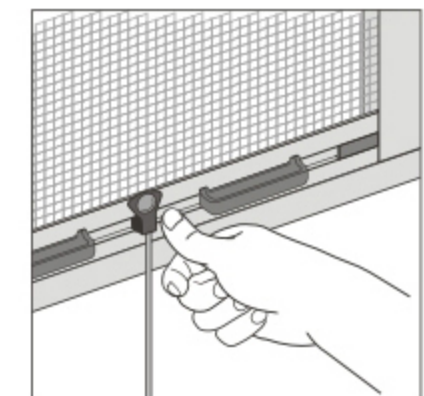

Corner Joints

Installation Bracket

M Pleated screen window&door

- Corner design, making screen expandable, so it's convenient for Rectangle windows and door.
- Pressing & buckling design, making it's available for professional person to remove and clean.
- National physical structure patent and five appearance patents

Magnetic strip

K Casement Window Protection System

- Flexible hinge design and removable
- Easy to clean graphic design
- Protection mini lock design
- Stainless steel 304 mesh corrosion resisting
- Better view mesh, wire diameter 0.18mm

How to open it
Press the button

How to open it
Press the button

How to close it
Drop down the bar

Security Protection System Window & Door

Wire diameter:0.8mm

Mesh size:11x11

Material:stainless steel 304

Surface coating:powder coating