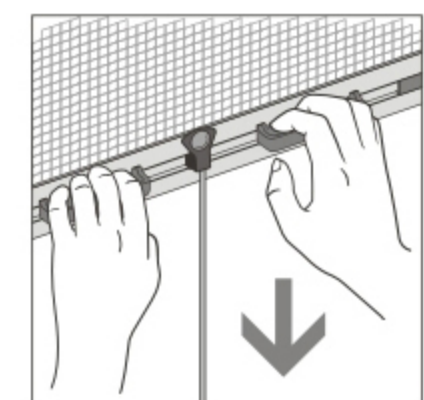

Corner Joints

Installation Bracket

M Pleated screen window&door

- Corner design, making screen expandable, so it's convenient for Rectangle windows and door.
- Pressing & buckling design, making it's available for professional person to remove and clean.
- National physical structure patent and five appearance patents

Magnetic strip

K Casement Window Protection System

- Flexible hinge design and removable
- Easy to clean graphic design
- Protection mini lock design
- Stainless steel 304 mesh corrosion resisting
- Better view mesh, wire diameter 0.18mm

- National physical structure patent
- Removable easily for cleaning
- Anti-bump brake
- Windproof
- Easy adjustment of the spring force
- Dust-cleaning device
- Easy installation
- Mesh anti-UV test 5 years
- Operate test 60,000 times

How to open it
Press the button

How to open it
Press the button

How to close it
Drop down the bar

Security Protection System Window & Door

Wire diameter:0.8mm

Mesh size:11x11

Material:stainless steel 304

Surface coating:powder coating