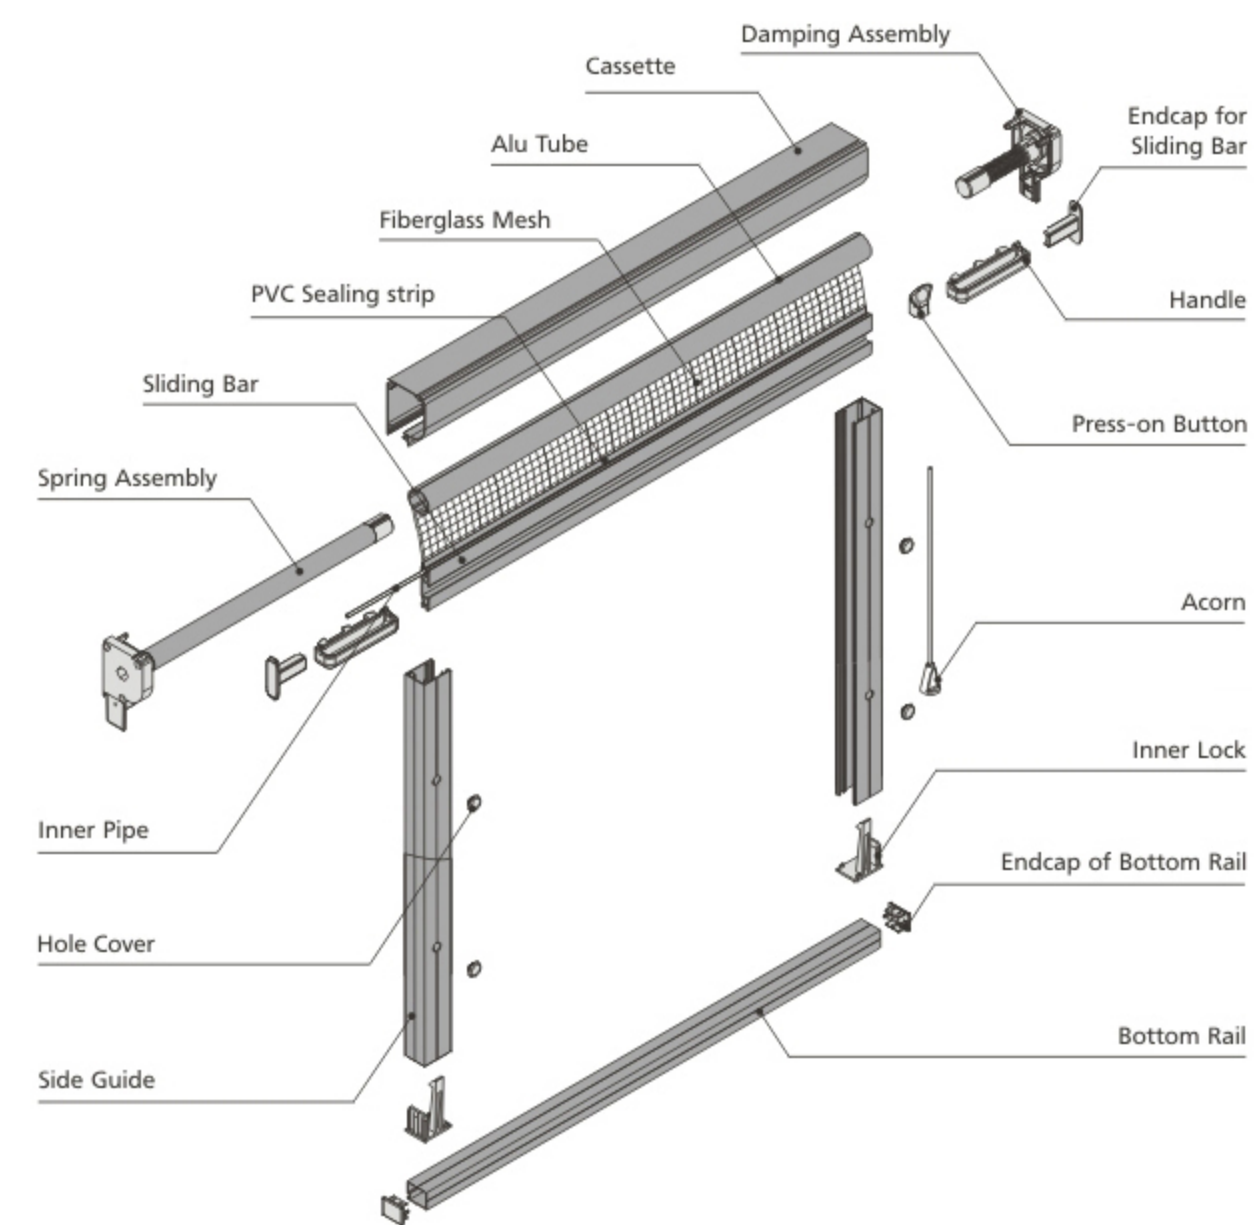

Corner Joints

Installation Bracket

M Pleated screen window&door

- Corner design, making screen expandable, so it's convenient for Rectangle windows and door.
- Pressing & buckling design, making it's available for professional person to remove and clean.
- National physical structure patent and five appearance patents

Magnetic strip

K Casement Window Protection System

- Flexible hinge design and removable
- Easy to clean graphic design
- Protection mini lock design
- Stainless steel 304 mesh corrosion resisting
- Better view mesh, wire diameter 0.18mm

How to open it
Press the button

How to open it
Press the button

How to close it
Drop down the bar

Security Protection System Window & Door

Wire diameter:0.8mm

Mesh size:11x11

Material:stainless steel 304

Surface coating:powder coating