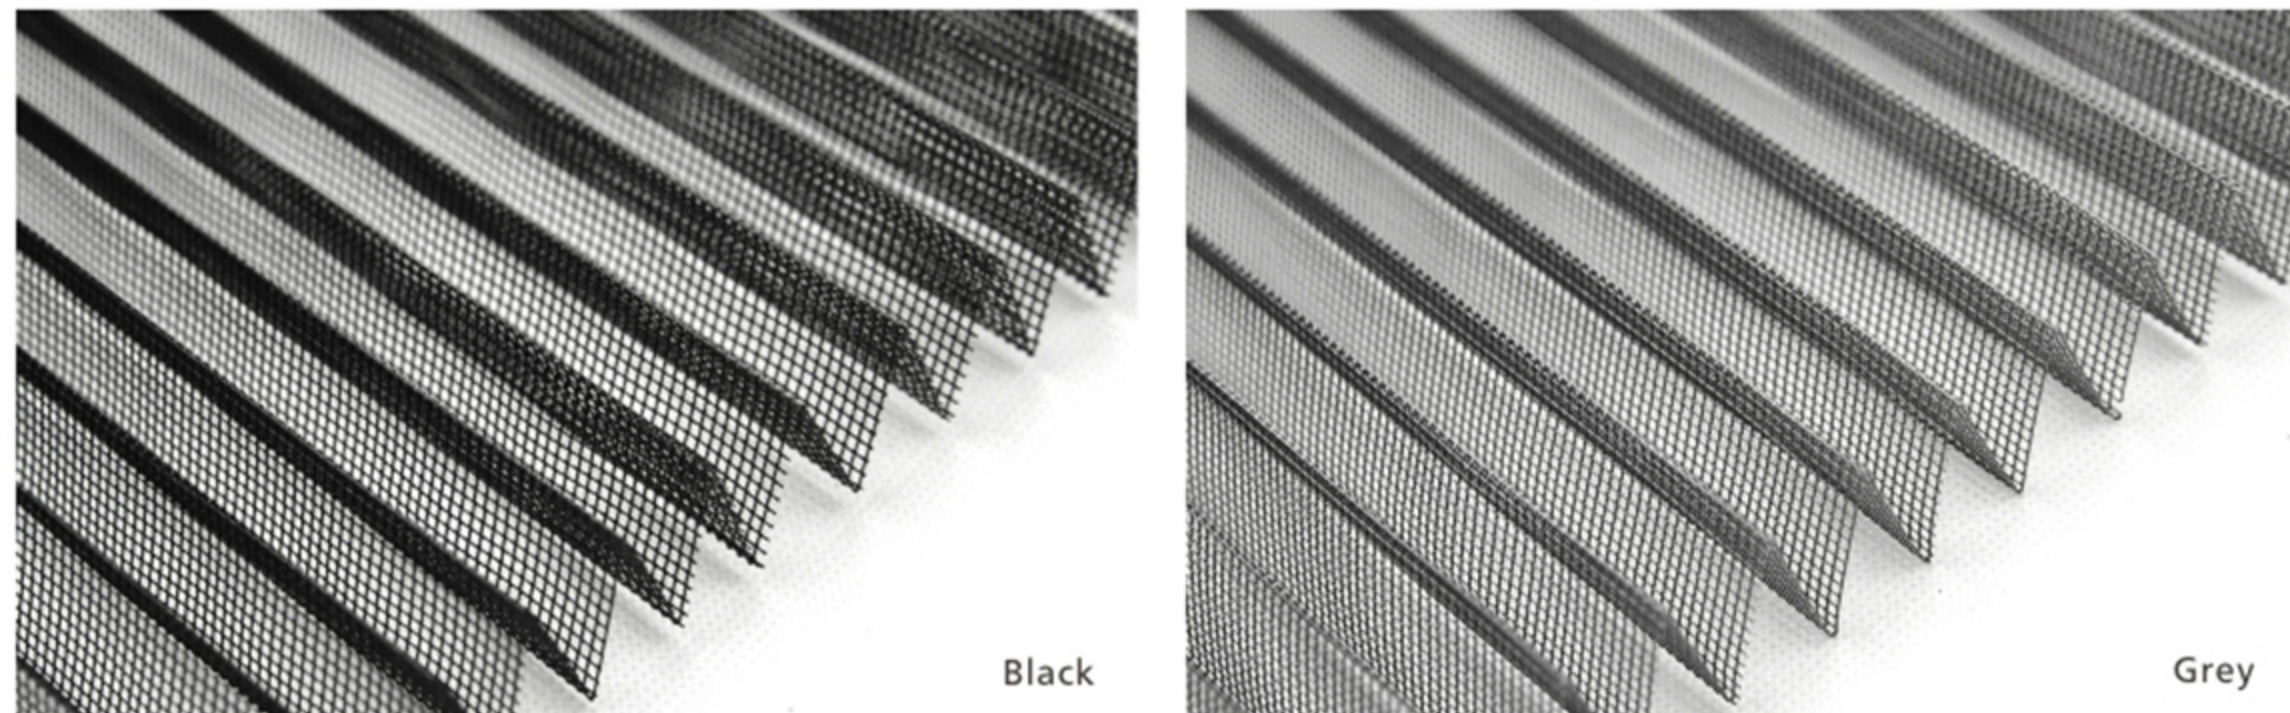

Pleated Screen Mesh

- Environment protection**
Formaldehyde content:0
- Waterproof**
Grade of getting wet : grade-3
- Prevent dirty & dust free**
Grade of Oil resistant : grade-6
- Fadeless**
Color fastness degree : grades-7

Wechat Public Number

www.WB380.com

A Plus Type Caterpillar Barrier Free Pleated Screen Door

- National physical structure patent and five appearance patents
- Silent operation
- No bottom rail(barrier free)
- Easy installation and removable
- Environmental friendly mesh material(zero methylbenzene and formaldehyde, REACH certified)
- Reliable protection against dirt,oil and little insect(mesh size:20*20)
- Better view mesh(visible rate 76%)
- Multi-panels joint together, max height 3.2m and max width 8m
- Mesh anti-UV test 5 years
- Operate test 100,000 times

B Plus Type Removable Pleated Screen Window & Door

- National four physical structure patents and five appearance patents
- Easy installation and removable
- Environmental friendly mesh material (zero methylbenzene and formaldehyde, Reach certificated)
- Reliable protection against dirt, water, oil and little insect (mesh size: 20*20)
- Better view mesh (visible rate 76%)
- Single panel max height 3.2m and max width 5m
- Mesh anti-UV test 5 years
- Operate test 100,000 times

Corner Joints

Installation Bracket

M Pleated screen window&door

- Corner design, making screen expandable, so it's convenient for Rectangle windows and door.
- Pressing & buckling design, making it's available for professional person to remove and clean.
- National physical structure patent and five appearance patents