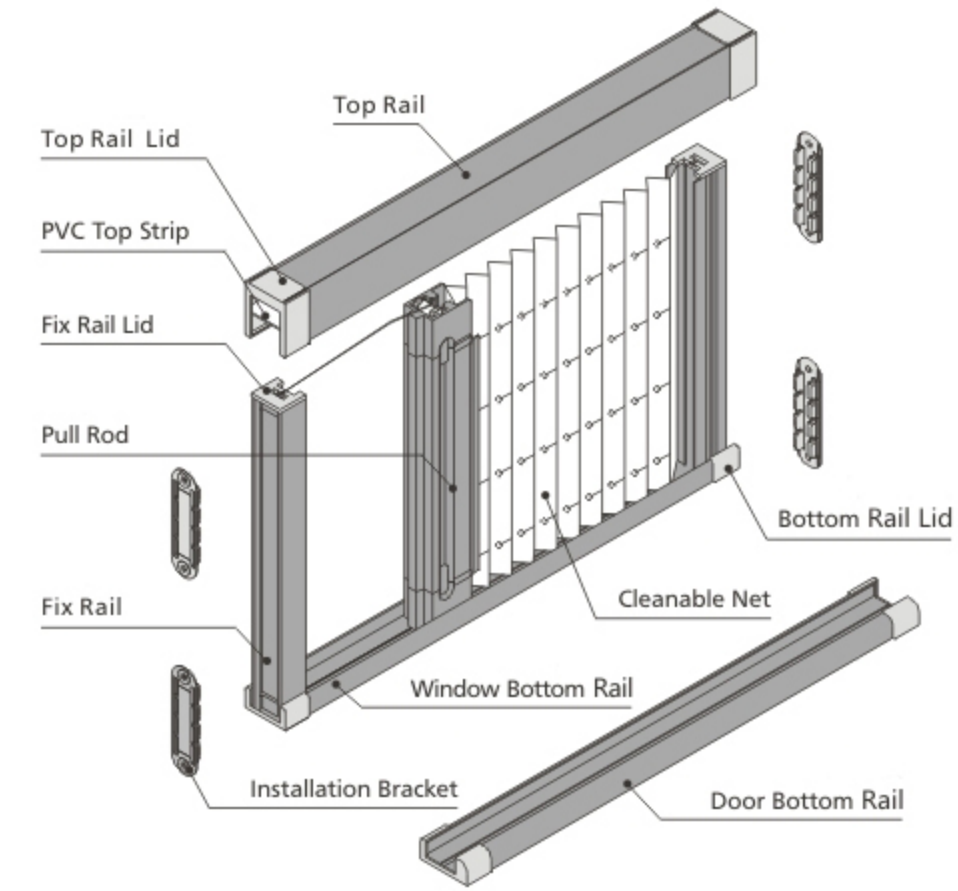

Wechat Public Number

www.WB380.com

A Plus Type Caterpillar Barrier Free Pleated Screen Door

- National physical structure patent and five appearance patents
- Silent operation
- No bottom rail(barrier free)
- Easy installation and removable
- Environmental friendly mesh material(zero methylbenzene and formaldehyde, REACH certified)
- Reliable protection against dirt,oil and little insect(mesh size:20*20)
- Better view mesh(visible rate 76%)
- Multi-panels joint together, max height 3.2m and max width 8m
- Mesh anti-UV test 5 years
- Operate test 100,000 times

A1 Type Caterpillar Retractable Screen Door

A2 Type Caterpillar Retractable Screen Door

No Bottom Rail

Easy installation and removable

B1 Type Removable Pleated Window Screen

B2 Type Removable Pleated Window Screen

B Plus Type Removable Pleated Screen Window & Door

- National four physical structure patents and five appearance patents
- Easy installation and removable
- Environmental friendly mesh material (zero methylbenzene and formaldehyde, Reach certificated)
- Reliable protection against dirt, water, oil and little insect (mesh size: 20*20)
- Better view mesh (visible rate 76%)
- Single panel max height 3.2m and max width 5m
- Mesh anti-UV test 5 years
- Operate test 100,000 times

Corner Joints

Installation Bracket

M Pleated screen window&door

- Corner design, making screen expandable, so it's convenient for Rectangle windows and door.
- Pressing & buckling design, making it's available for professional person to remove and clean.
- National physical structure patent and five appearance patents