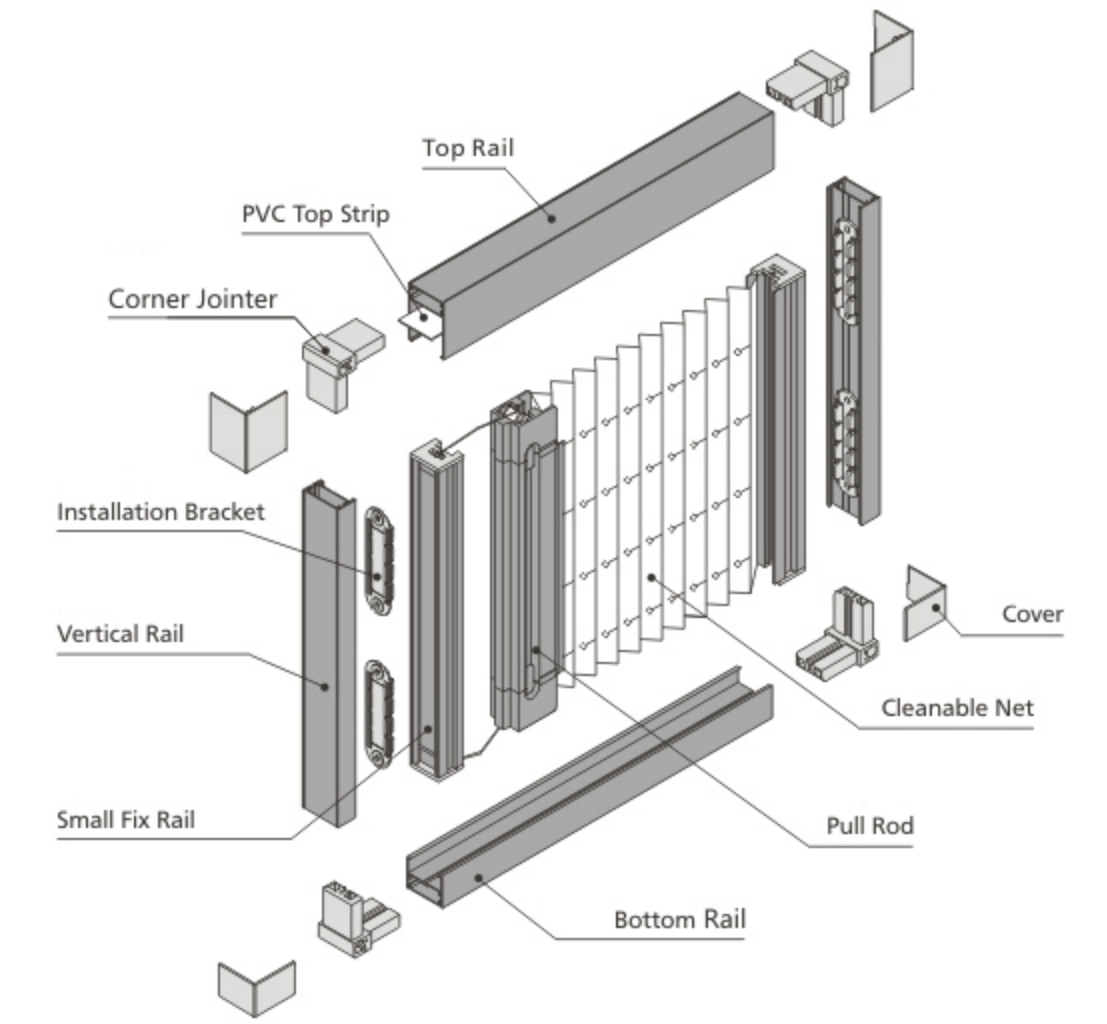

Wechat Public Number

www.WB380.com

A Plus Type Caterpillar Barrier Free Pleated Screen Door

- National physical structure patent and five appearance patents
- Silent operation
- No bottom rail(barrier free)
- Easy installation and removable
- Environmental friendly mesh material(zero methylbenzene and formaldehyde, REACH certified)
- Reliable protection against dirt,oil and little insect(mesh size:20*20)
- Better view mesh(visible rate 76%)
- Multi-panels joint together, max height 3.2m and max width 8m
- Mesh anti-UV test 5 years
- Operate test 100,000 times

A1 Type Caterpillar Retractable Screen Door

A2 Type Caterpillar Retractable Screen Door

No Bottom Rail

Easy installation and removable

B1 Type Removable Pleated Window Screen

B2 Type Removable Pleated Window Screen

B Plus Type Removable Pleated Screen Window & Door

- National four physical structure patents and five appearance patents
- Easy installation and removable
- Environmental friendly mesh material (zero methylbenzene and formaldehyde, Reach certificated)
- Reliable protection against dirt, water, oil and little insect (mesh size: 20*20)
- Better view mesh (visible rate 76%)
- Single panel max height 3.2m and max width 5m
- Mesh anti-UV test 5 years
- Operate test 100,000 times

Corner Joints

Installation Bracket

M Pleated screen window&door

- Corner design, making screen expandable, so it's convenient for Rectangle windows and door.
- Pressing & buckling design, making it's available for professional person to remove and clean.
- National physical structure patent and five appearance patents