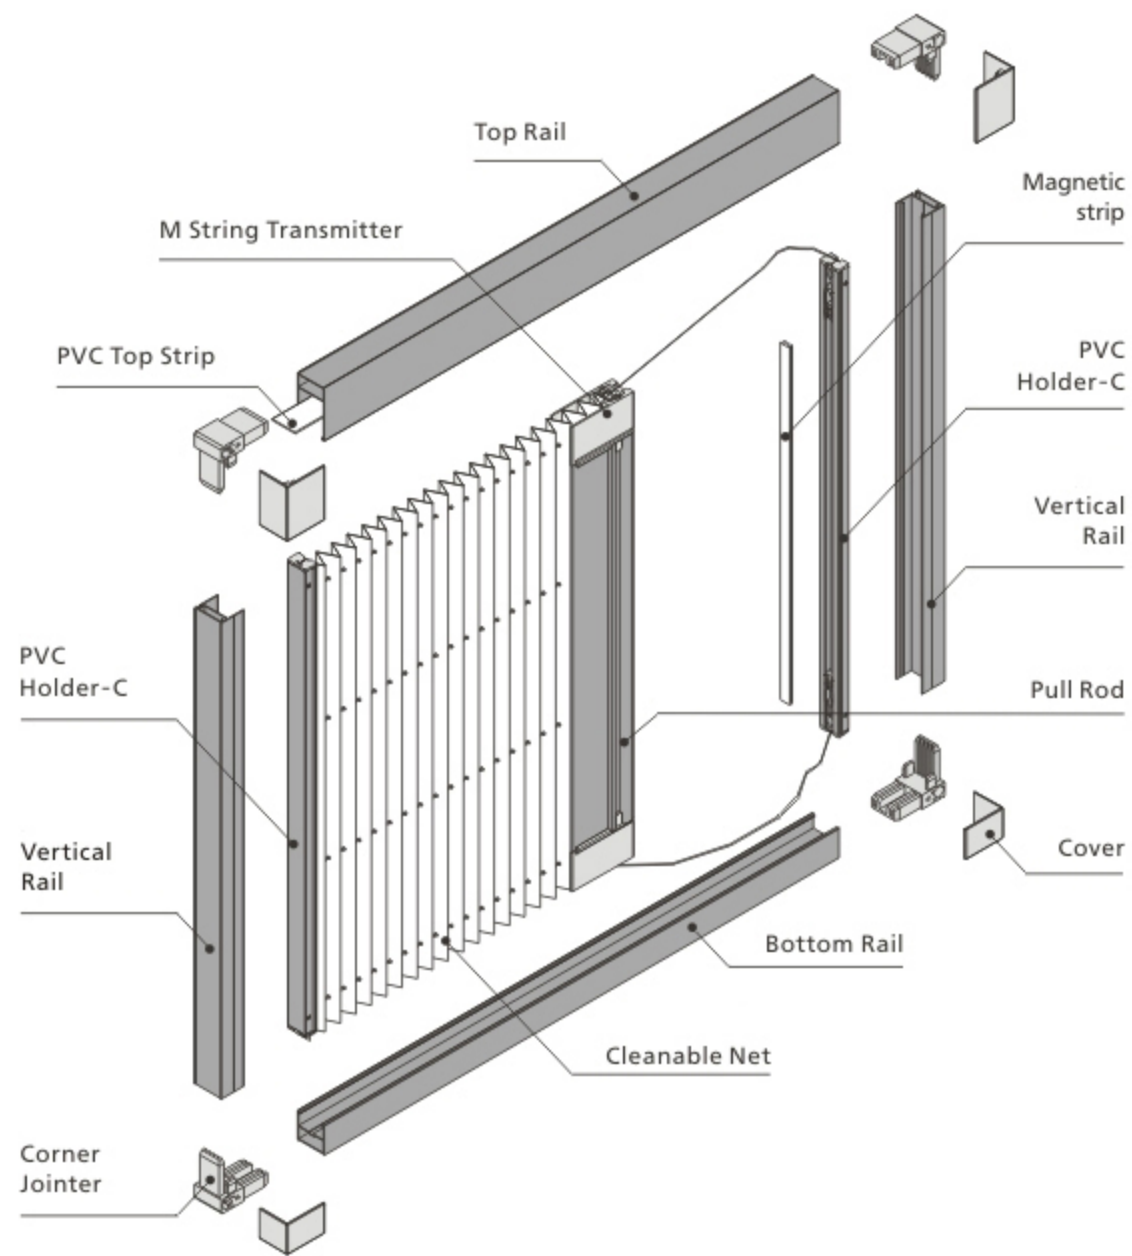

A1 Type Caterpillar Retractable Screen Door

A2 Type Caterpillar Retractable Screen Door

No Bottom Rail

Easy installation and removable

B1 Type Removable Pleated Window Screen

B2 Type Removable Pleated Window Screen

B Plus Type Removable Pleated Screen Window & Door

- National four physical structure patents and five appearance patents
- Easy installation and removable
- Environmental friendly mesh material (zero methylbenzene and formaldehyde, Reach certificated)
- Reliable protection against dirt, water, oil and little insect (mesh size: 20*20)
- Better view mesh (visible rate 76%)
- Single panel max height 3.2m and max width 5m
- Mesh anti-UV test 5 years
- Operate test 100,000 times

Corner Joints

Installation Bracket

M Pleated screen window&door

- Corner design, making screen expandable, so it's convenient for Rectangle windows and door.
- Pressing & buckling design, making it's available for professional person to remove and clean.
- National physical structure patent and five appearance patents

Magnetic strip

K Casement Window Protection System

- Flexible hinge design and removable
- Easy to clean graphic design
- Protection mini lock design
- Stainless steel 304 mesh corrosion resisting
- Better view mesh, wire diameter 0.18mm