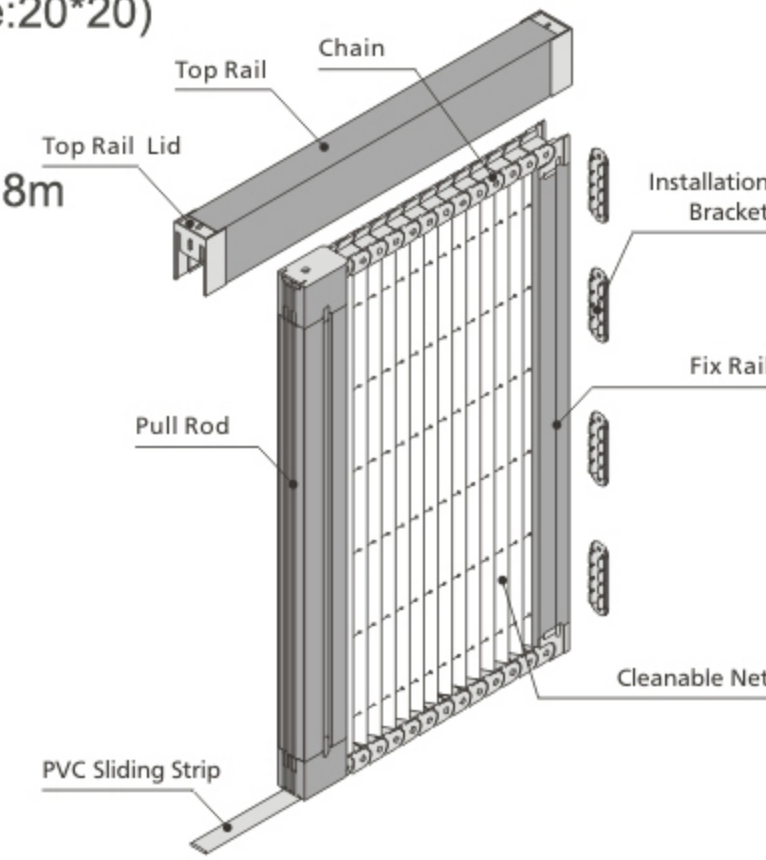

Wechat Public Number

www.WB380.com

A Plus Type Caterpillar Barrier Free Pleated Screen Door

- National physical structure patent and five appearance patents
- Silent operation
- No bottom rail(barrier free)
- Easy installation and removable
- Environmental friendly mesh material(zero methylbenzene and formaldehyde, REACH certified)
- Reliable protection against dirt,oil and little insect(mesh size:20*20)
- Better view mesh(visible rate 76%)
- Multi-panels joint together, max height 3.2m and max width 8m
- Mesh anti-UV test 5 years
- Operate test 100,000 times

A1 Type Caterpillar Retractable Screen Door

A2 Type Caterpillar Retractable Screen Door

No Bottom Rail

Easy installation and removable

B1 Type Removable Pleated Window Screen

B2 Type Removable Pleated Window Screen

B Plus Type Removable Pleated Screen Window & Door

- National four physical structure patents and five appearance patents
- Easy installation and removable
- Environmental friendly mesh material (zero methylbenzene and formaldehyde, Reach certificated)
- Reliable protection against dirt, water, oil and little insect (mesh size: 20*20)
- Better view mesh (visible rate 76%)
- Single panel max height 3.2m and max width 5m
- Mesh anti-UV test 5 years
- Operate test 100,000 times

Corner Joints

Installation Bracket

M Pleated screen window&door

- Corner design, making screen expandable, so it's convenient for Rectangle windows and door.
- Pressing & buckling design, making it's available for professional person to remove and clean.
- National physical structure patent and five appearance patents