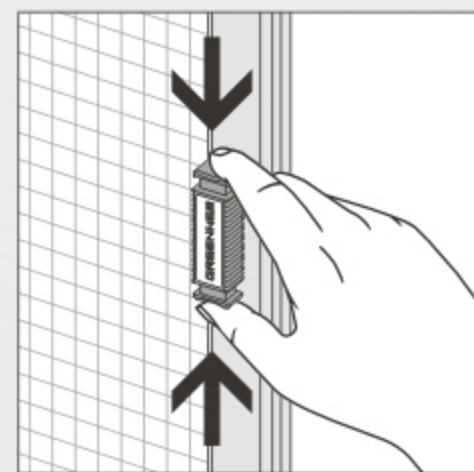

Corner Joints

Installation Bracket

M Pleated screen window&door

- Corner design, making screen expandable, so it's convenient for Rectangle windows and door.
- Pressing & buckling design, making it's available for professional person to remove and clean.
- National physical structure patent and five appearance patents

Magnetic strip

K Casement Window Protection System

- Flexible hinge design and removable
- Easy to clean graphic design
- Protection mini lock design
- Stainless steel 304 mesh corrosion resisting
- Better view mesh, wire diameter 0.18mm

How to open it
Press the button

How to open it
Press the button

How to close it
Drop down the bar

Security Protection System Window & Door

Wire diameter:0.8mm

Mesh size:11x11

Material:stainless steel 304

Surface coating:powder coating